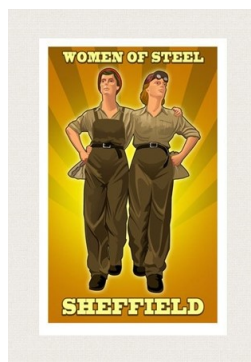

Forgemasters

Available in two sizes, Large(72x50cm) and Small(40x30cm)

Firth Court, Sheffield Uni

Available in two sizes, Large(72x50cm) and Small(40x30cm)

Coles Corner

Available in two sizes, Large(72x50cm) and Small(40x30cm)

The Leadmill

Available in two sizes, Large(72x50cm) and Small(40x30cm)

Winter Gardens

Available in two sizes, Large(72x50cm) and Small(40x30cm)

Women of Steel

Available in two sizes, Large(72x50cm) and Small(40x30cm)