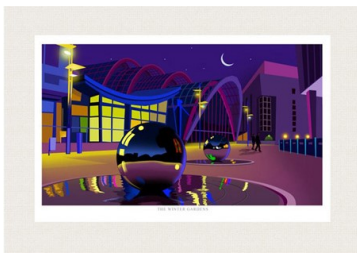

Forgemasters

Available in two sizes, Large(72x50cm) and Small(40x30cm)

Firth Court, Sheffield Uni

Available in two sizes, Large(72x50cm) and Small(40x30cm)

Coles Corner

Available in two sizes, Large(72x50cm) and Small(40x30cm)

The Leadmill

Available in two sizes, Large(72x50cm) and Small(40x30cm)

Winter Gardens

Available in two sizes, Large(72x50cm) and Small(40x30cm)

Women of Steel

Available in two sizes, Large(72x50cm) and Small(40x30cm)